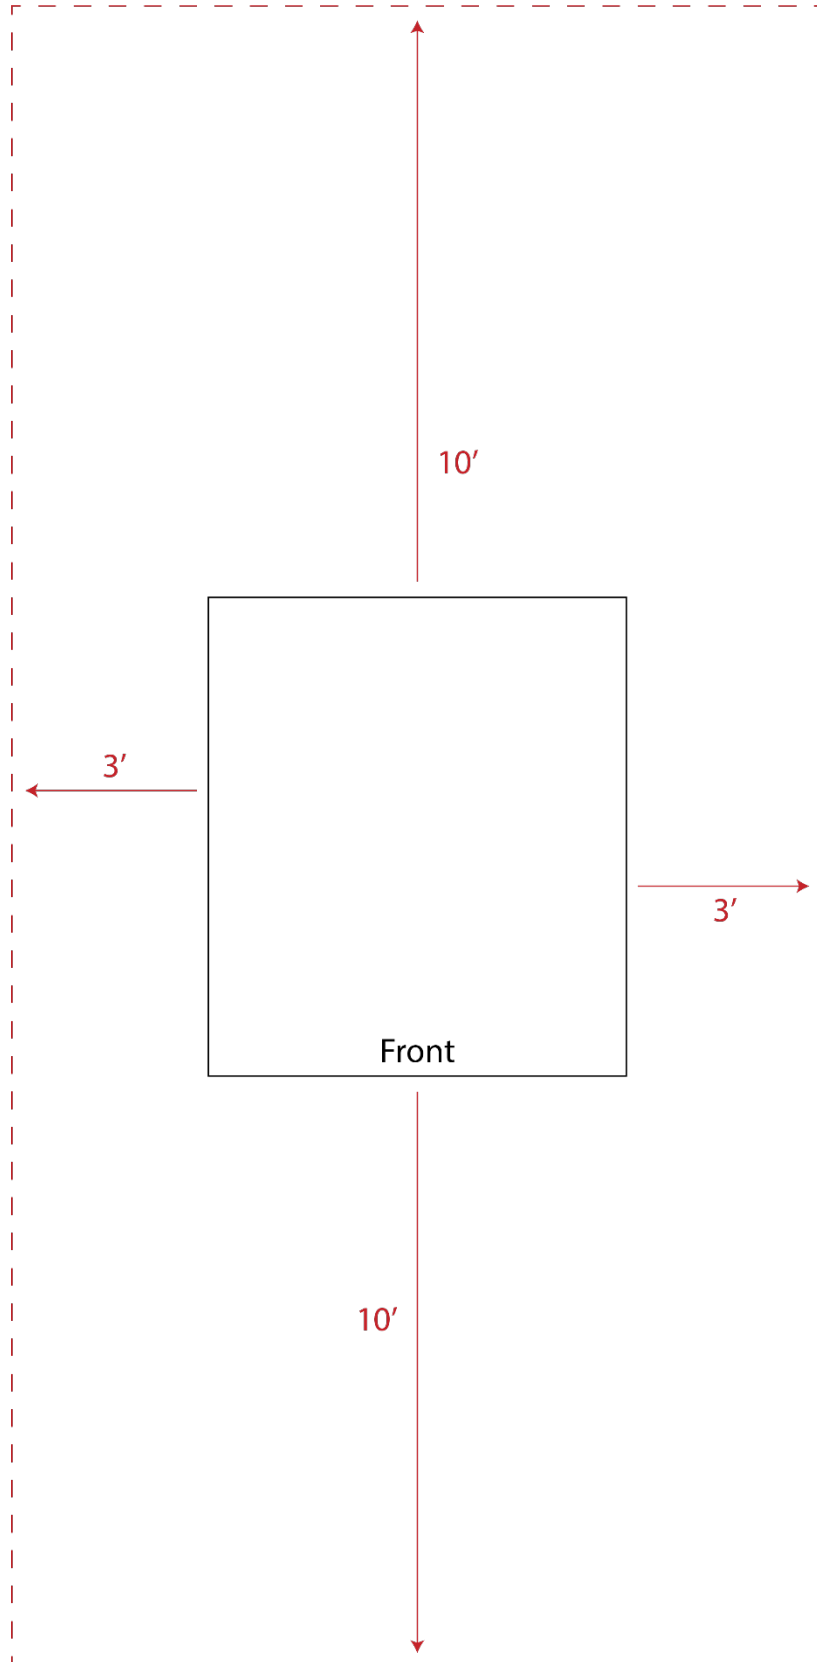

A Touchstone Energy® Cooperative 

Phone: 817.441.3201 ★ tcectexas.com

Switch Gear Clearance

Aerial View

10 feet of clearance required for front and back of panel.

3 feet of clearance for remaining sides.